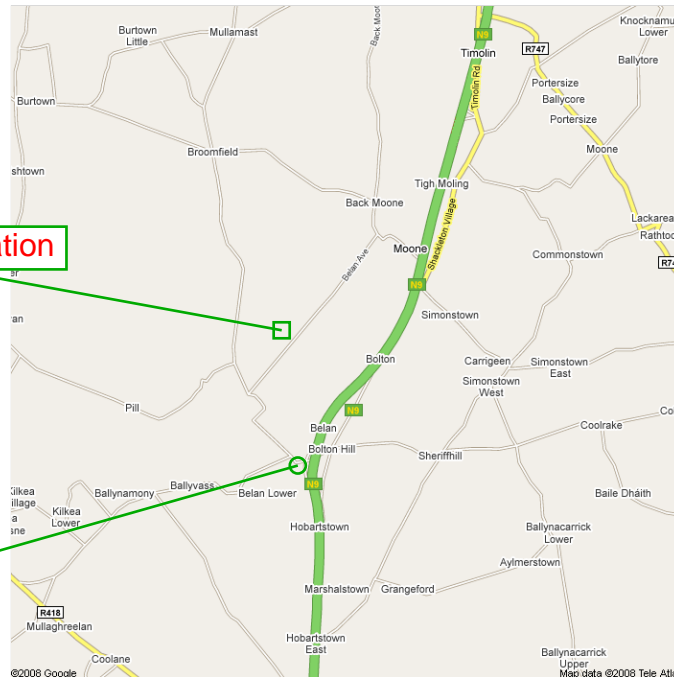

Moone Celtic Football Club Location.

Heading south on N9 Past Moone Village towards Carlow. Take right turn off N9 for High Cross Inn Pub. Travel for approx. 3/4 of a mile until the first right hand turn off this road (two storey house at cross roads) Pitch is 500 yards along this road on left hand side behind Greese View B&B.

Google Maps

Moone Celtic FC Ground Location

High Cross Inn Pub